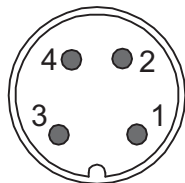

J1

M8 4 pin, female

Pin assignment
(seen from outside)

Wirelist

J1 (M8) Pin no.	Wirelist	Signal name
1	Blue	BRAKE-
2	Brown	BRAKE+
3	Black	Unconnected
4	White	Unconnected

Cable:

UI2464 26 AWG*4 Black PVC jacket OD 4,5mm

LT0408-10GB

JVL INDUSTRI ELEKTRONIK A/S
BREGNERØDSVEJ 127 - DK-3460 BIRKERØD
TEL: +45 4582 4440
FAX: +45 4582 5550

WI1000-M8F4B05N
M8 CABLE 5M 4P FEMALE
180° 4P

VERSION - 1.0

DATE: 20-11-2019

APPROVED BY:

DRAWN BY:
PCR