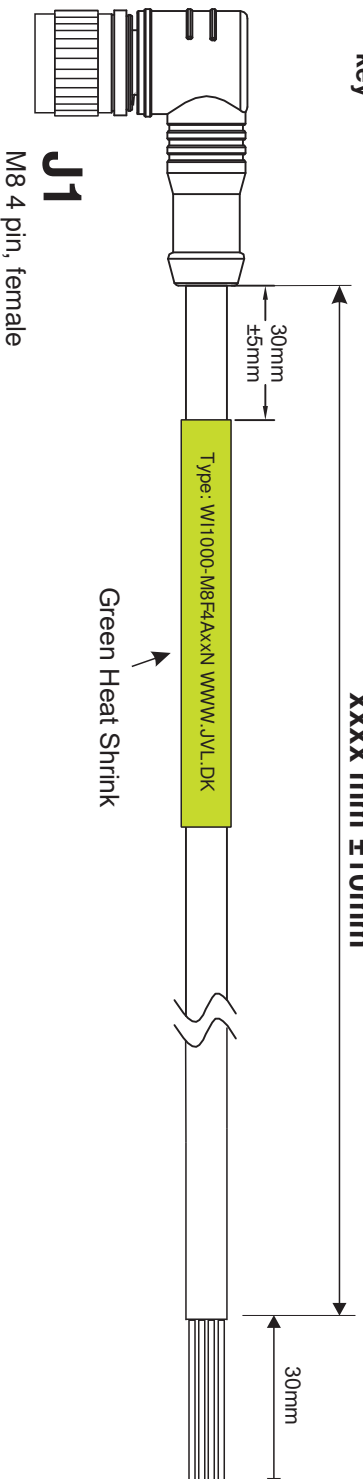

key

Green Heat Shrink

**J1**

M8 4 pin, female

Pin assignment  
(seen from outside)

<b>J1 (M8)</b>		<b>Wirelist</b>		<b>Signal name</b>	
Pin no.					
1	Blue	BRAKE-			
2	Brown	BRAKE+			
3	Black	Unconnected			
4	White	Unconnected			

**Cable:**  
**UI2464 26 AWG\*4 Black PVC jacket OD 4,5mm**

LT0330-10GB

**JVL**  
www.jvl.dk

JVL A/S  
Bregnerødvej 127 - DK-3460 Birkerød  
Tel: +45 4582 4440  
Fax: +45 4582 5550

**WI1000-M8F4xxxN**  
M8 Cable xx m 4p FEMale  
90° 4P