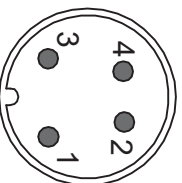

key

Green Heat Shrink

**J1**

M8 4 pin, female

Pin assignment  
(seen from outside)

<b>J1 (M8)</b>		<b>Wirelist</b>		<b>Signal name</b>	
Pin no.					
1	Blue	BRAKE-			
2	Brown	BRAKE+			
3	Black	Unconnected			
4	White	Unconnected			

**Cable:**  
**UI2464 26 AWG\*4 Black PVC jacket OD 4,5mm**

LT0330-10GB

**JVL**  
www.jvl.dk

JVL A/S  
Bregnerødvej 127 - DK-3460 Birkerød  
Tel: +45 4582 4440  
Fax: +45 4582 5550

**WI1000-M8F4xxxN**  
M8 Cable xx m 4p FEMale  
90° 4P