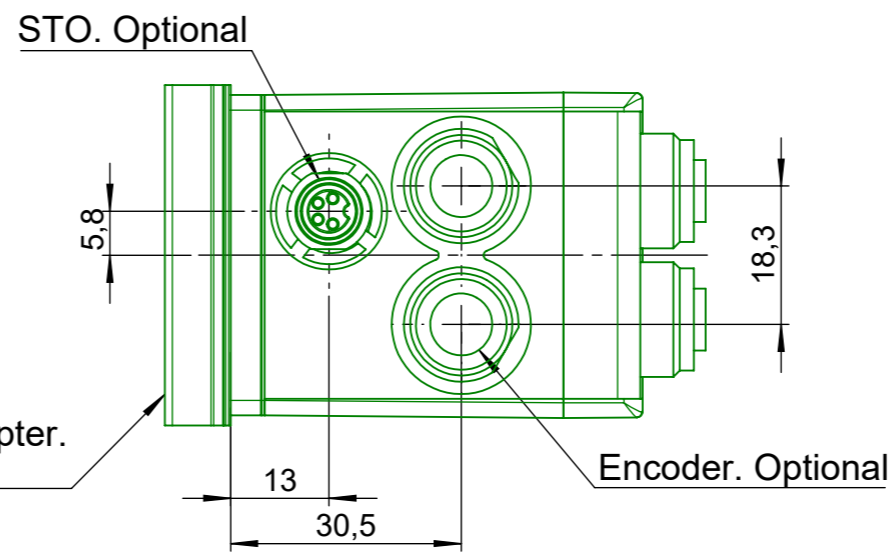

MM3754 DIN rail adapter.
Optional

Units: mm [Inch]

JVL A/S Bregnerødvej 127 DK-3460 Birkerød Denmark				JVL www.jvl.dk	
Description SMC66. Dimensions					
File name SMC 66 Controller 1_1.slddrw					
Drw	KS	10-08-2020	Version		1.2
Appr	MVJ	10-08-2020			